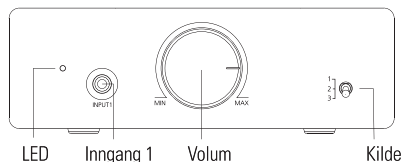

Power: 2x 50 W RMS (4 Ω)

Impedance: 4-8 Ω

Distortion: 0,01 % at 10 W, S/N: >86 dB

Efficiency: >90 %

Inputs: 1x 3.5 mm, 2x RCA

Size: 147x46x166 mm

Weight: 1.3 kg

Use

- Connect the speakers to the speaker outputs. Mind the polarity.
- Connect the sources to input 1-3.
- Connect the power supply to the power input and connect it to a wall socket.
- Lower the volume to MIN.
- Turn on the amplifier with the power switch.
- Select the desired source (1-3).
- Turn up the volume carefully.
- If there is no sound, make sure that the correct source is selected and that the source is outputting sound.

Framsida

Baksida

Spesifikasjoner

Effekt: 2 x 50 W RMS (4 Ω)

Impedans: 4-8 Ω

Forvrengning: 0,01 % ved 10 W, S/N: >86 dB

Effektivitet: >90 %

Innganger: 1x 3,5 mm, 2x RCA

Framsida

Baksida

Specifikationer

Effekt: 2x 50 W RMS (4 Ω)

Impedans: 4-8 Ω

Distortion: 0,01 % vid 10 W, S/N: >86 dB

Effektivitet: >90 %

Ingångar: 1x 3,5 mm, 2x RCA