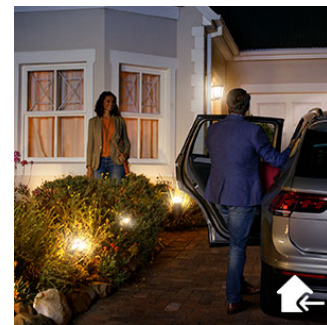

## Welcome you home

Experience the comfort of your lights turning on automatically when you arrive and turning off when you leave. Unpack your car, enter your house, all with the comfort of the right light. Just set the Hue app to Home or Away mode to switch on all your lights, or let geolocation do it for you, all without touching a button. It's as easy as that.