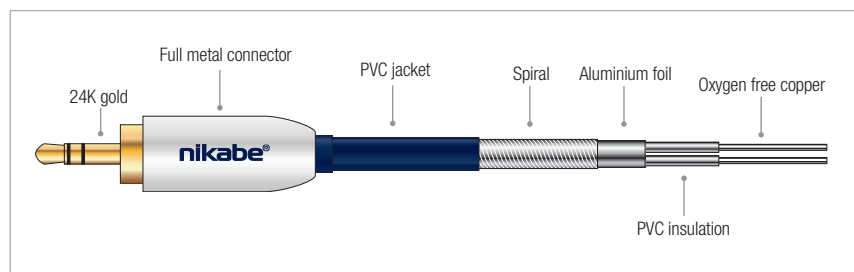

Cable breakdown