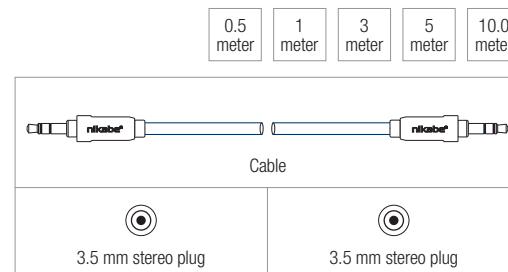

Cable breakdown